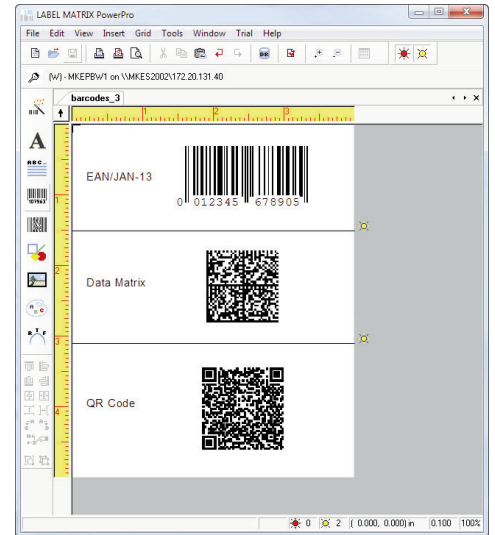

# LABEL MATRIX

LABEL MATRIX is feature-rich label design software for smaller companies looking for a trusted solution that is simple to install and easy to use. LABEL MATRIX is an intuitive application with an easy-to-navigate interface. Helpful wizards guide you through adding text, images, and barcodes, connecting to a database, and advanced design options to ensure a straightforward process. LABEL MATRIX is the best choice for small businesses looking for a labeling solution at a reasonable price point!

Nutrition Label Sample

## LABEL MATRIX Helps Your Company:

- **Save Time on Training** – LABEL MATRIX’s wizards can act as training guides when new users begin using the application. These wizards can be used for everything from selecting a printer, to database setup, to 2D barcode configuration. After you’re comfortable with the interface, you can easily turn off the wizards and create designs on your own.
- **Fast Track Labeling with Samples and Templates** – LABEL MATRIX includes hundreds of label samples and templates spanning from address labels to RFID labels. These samples and templates allow users to meet virtually any labeling requirements.

## LABEL MATRIX Is:

- **Designed for Small Companies** – LABEL MATRIX is scaled to meet the needs of small environments and powerful enough to handle advanced labeling projects.
- **Easy to Use** – Beginning to experienced users can use this application for all labeling requirements. The intuitive interface makes it easy to navigate, while the wizards make it easy to design and print.
- **Feature-Rich** – LABEL MATRIX is full of useful features including date offsets to adjust the current date by a certain interval (often used for best-by and expiration dates), counters to add serialization and incrementing values to your labels, and 2D barcodes, including Data Matrix and QR Codes, which are capable of encoding a large amount of data or even links directly to a website into a very small space.