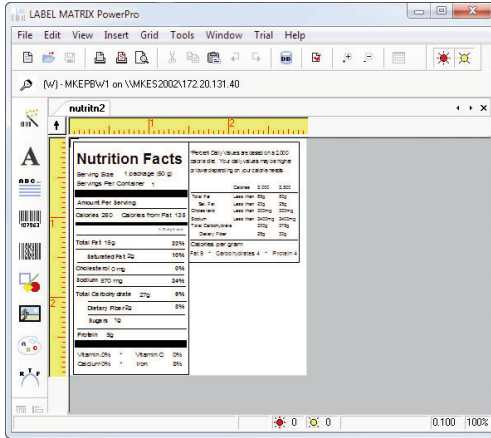

# LABEL MATRIX

LABEL MATRIX is feature-rich label design software for smaller companies looking for a trusted solution that is simple to install and easy to use. LABEL MATRIX is an intuitive application with an easy-to-navigate interface. Helpful wizards guide you through adding text, images, and barcodes, connecting to a database, and advanced design options to ensure a straightforward process. LABEL MATRIX is the best choice for small businesses looking for a labeling solution at a reasonable price point!

Nutrition Label Sample

## LABEL MATRIX Helps Your Company:

- **Save Time on Training** – LABEL MATRIX’s wizards can act as training guides when new users begin using the application. These wizards can be used for everything from selecting a printer, to database setup, to 2D barcode configuration. After you’re comfortable with the interface, you can easily turn off the wizards and create designs on your own.
- **Fast Track Labeling with Samples and Templates** – LABEL MATRIX includes hundreds of label samples and templates spanning from address labels to RFID labels. These samples and templates allow users to meet virtually any labeling requirements.

## LABEL MATRIX Is:

- **Designed for Small Companies** – LABEL MATRIX is scaled to meet the needs of small environments and powerful enough to handle advanced labeling projects.
- **Easy to Use** – Beginning to experienced users can use this application for all labeling requirements. The intuitive interface makes it easy to navigate, while the wizards make it easy to design and print.
- **Feature-Rich** – LABEL MATRIX is full of useful features including date offsets to adjust the current date by a certain interval (often used for best-by and expiration dates), counters to add serialization and incrementing values to your labels, and 2D barcodes, including Data Matrix and QR Codes, which are capable of encoding a large amount of data or even links directly to a website into a very small space.